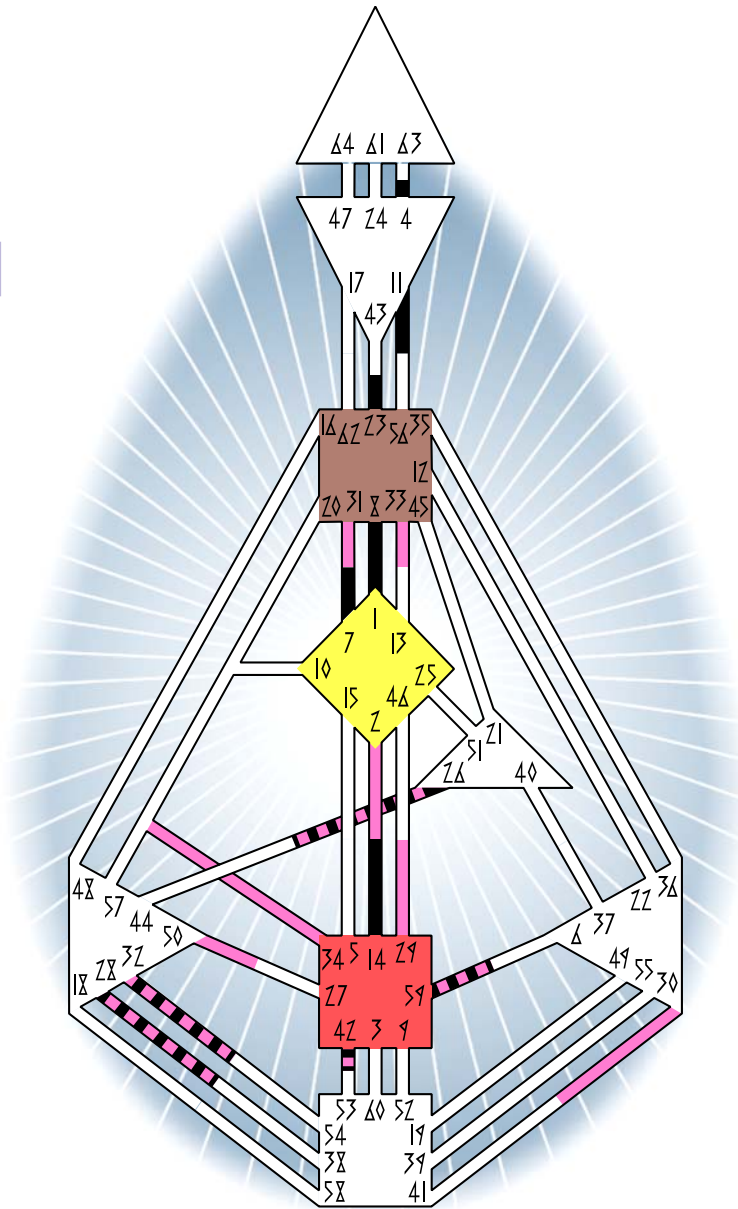

THE HUMAN DESIGN SYSTEM

BEVERLY BRIGHT

individual chart

BEVERLY BRIGHT

Natick, MA
19 November 1958
07:36 EST
12:36 GMT

	☉	☊	☋	♋	♌	♍	♎	♏	♐	♑	♒	♓	
PERSONALITY	14.3	8.3	63.1	32.2	42.2	26.2	14.5	23.5	1.3	11.3	7.4	28.4	59.5
DESIGN	29.5	30.5	34.5	32.4	42.4	59.2	31.6	2.6	50.1	26.3	33.6	28.1	59.2

22 August 1958
06:54:49 GMT

Definition Type

- No definition
- Single definition
- Split definition
- Triple split
- Quadruple split

Mode

- To wait
- To do
- Reflector
- Projector
- Generator
- Manifestor

Defined Centers

- Throat
- Ji
- Sacral
- Head
- Heart
- Root

Awareness

- Mental (Ajna)
- Intuitive (Spleen)
- Emotional (Solar Plexus)

Uranus Opposition

gates	years	mid point
13	1999-01	Apr.-July 1999
19	1997-99	