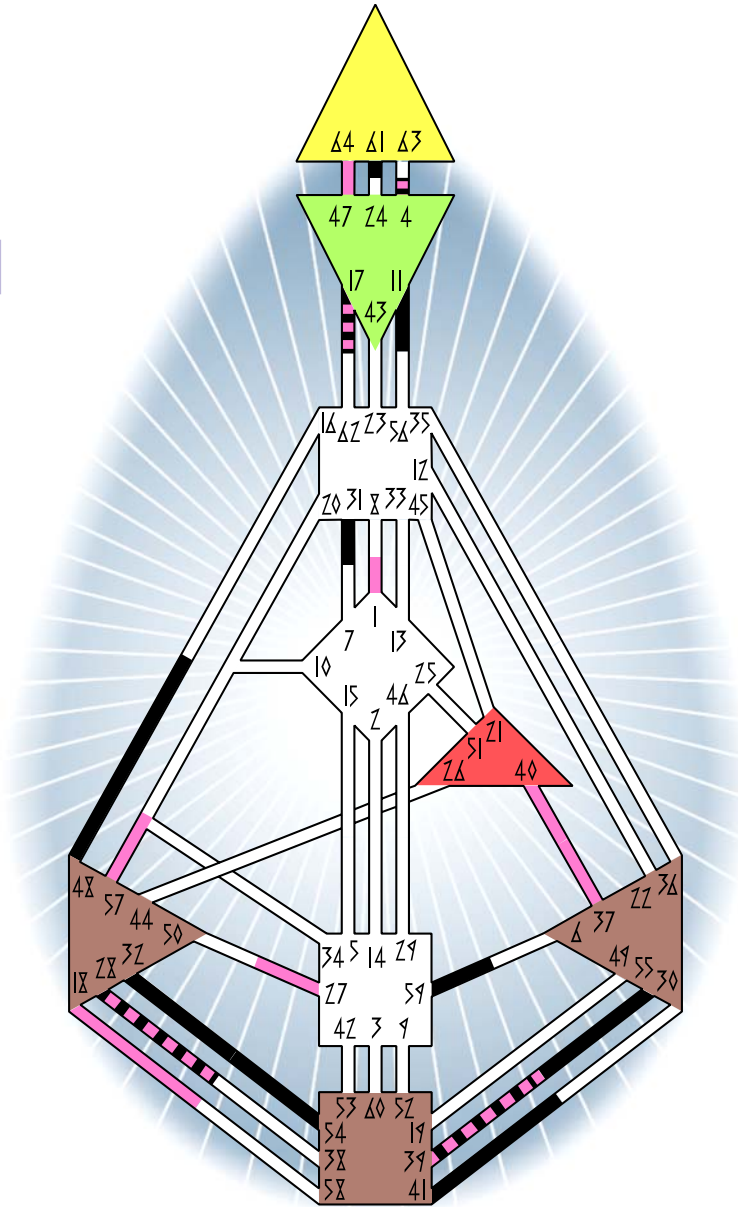

THE HUMAN DESIGN SYSTEM

CATE CABOT

individual chart

CATE CABOT

Casper, WY
25 January 1952
21:35 MST
26.01.52, 04:35 GMT

	☉	⊕	☾	♋	♌	♍	♎	♏	♐	♑	♒	♓	
PERSONALITY	41.4	31.4	61.5	55.1	59.1	54.4	11.6	28.1	17.6	48.6	39.2	32.2	4.2
DESIGN	28.6	27.6	1.6	37.3	40.3	1.6	47.5	64.5	17.2	18.6	39.5	57.6	4.3

31 October 1951
09:56:59 GMT

Definition Type

- No definition
- Single definition
- Split definition
- Triple split
- Quadruple split

Mode

- To wait
- To do
- Reflector
- Projector
- Generator
- Manifestor

Defined Centers

- Throat
- Ji
- Sacral
- Head
- Heart
- Root

Awareness

- Mental (Ajna)
- Intuitive (Spleen)
- Emotional (Solar Plexus)

Uranus Opposition

gates	years	mid point
38	1990-92	January 1991
38	1990-92	