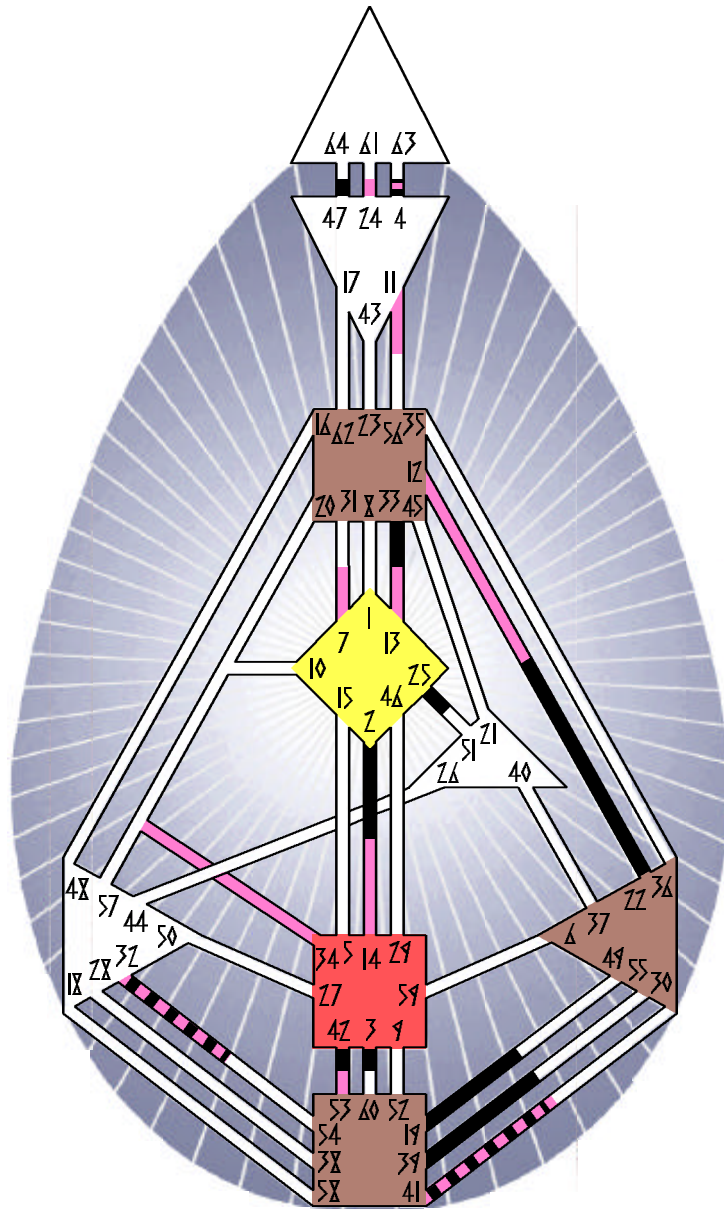

THE HUMAN DESIGN SYSTEM

TUCK SELF

individual chart

TUCK SELF

Florence, SC
11 March 1953
19:15 EST
12.3.53, 00:15 GMT

	☉	☊	☋	♋	♌	♍	♎	♏	♐	♑	♒	♓	♈	♉	♊	♋	♌
PERSONALITY	22.5	47.5	41.1	19.5	33.5	25.5	3.3	42.4	2.5	32.6	39.6	32.3	4.3				
DESIGN	11.1	12.1	14.4	13.1	7.1	34.3	41.4	13.5	24.5	32.5	53.3	32.3	4.5				

15 December 1952
03:51:32 GMT

Definition Type

- No definition
- Single definition
- Split definition
- Triple split
- Quadruple split

Mode

- To wait
- To do
- Reflector
- Projector
- Generator
- Manifestor

Defined Centers

- Throat
- G
- Sacral
- Head
- Heart
- Root
- Awareness**
- Mental (Ajna)
- Intuitive (Spleen)
- Emotional (Solar Plexus)

Uranus Opposition

gates	years	mid point
38	19990 92	14.1.92, 13:08
54	1992 93	