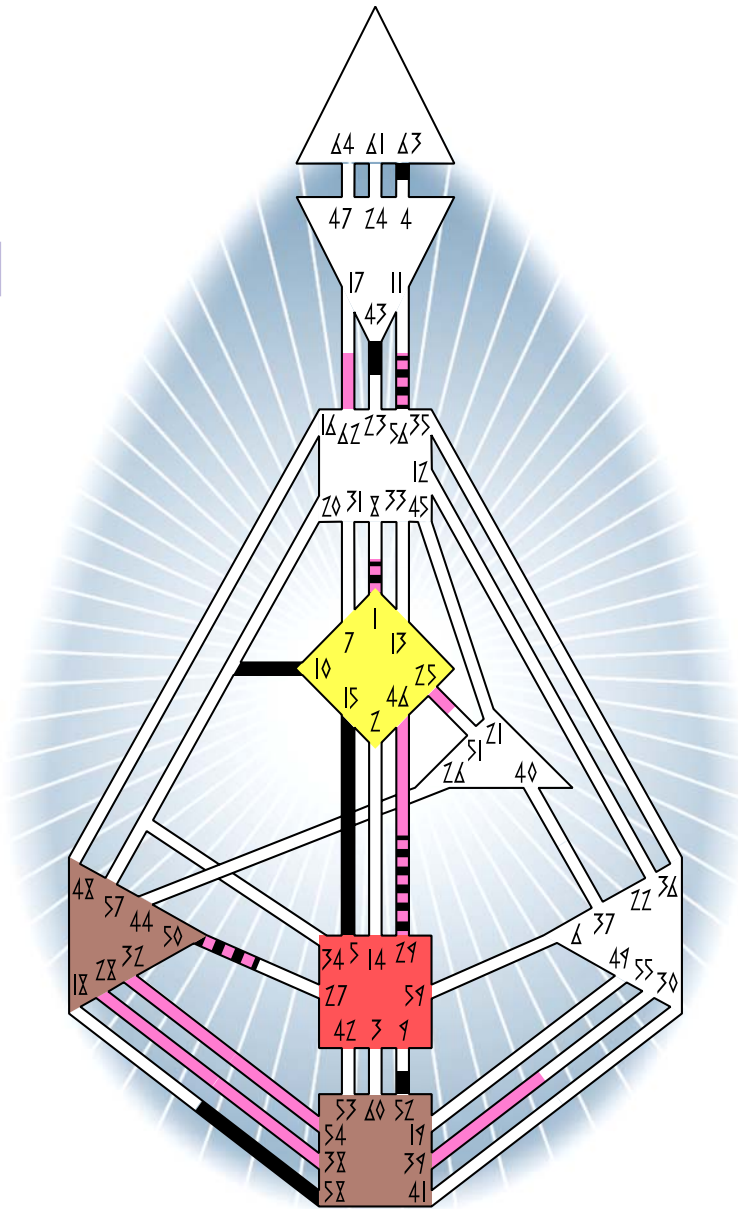

THE HUMAN DESIGN SYSTEM

MEIGRA SIMON

individual chart

MEIGRA SIMON

New York, NY
23 December 1954
12:31 EST
17:31 GMT

	☉	☊	☋	♋	♌	♍	♎	♏	♐	♑	♒	♓	
PERSONALITY	10.4	15.4	5.3	58.2	52.2	10.3	43.2	63.3	56.2	1.5	56.1	50.2	29.3
DESIGN	46.6	25.6	46.6	38.2	39.2	50.1	1.5	54.1	62.6	28.6	56.1	32.5	29.2

27 September 1954
00:15:31 GMT

Definition Type

- No definition
- Single definition
- Split definition
- Triple split
- Quadruple split

Mode

- To wait
- To do
- Reflector
- Projector
- Generator
- Manifestor

Defined Centers

- Throat
- Ji
- Sacral
- Head
- Heart
- Root

Awareness

- Mental (Ajna)
- Intuitive (Spleen)
- Emotional (Solar Plexus)

Uranus Opposition

gates	years	mid point
60	1995-96	Jan.-Feb.1995
60	1995-96	