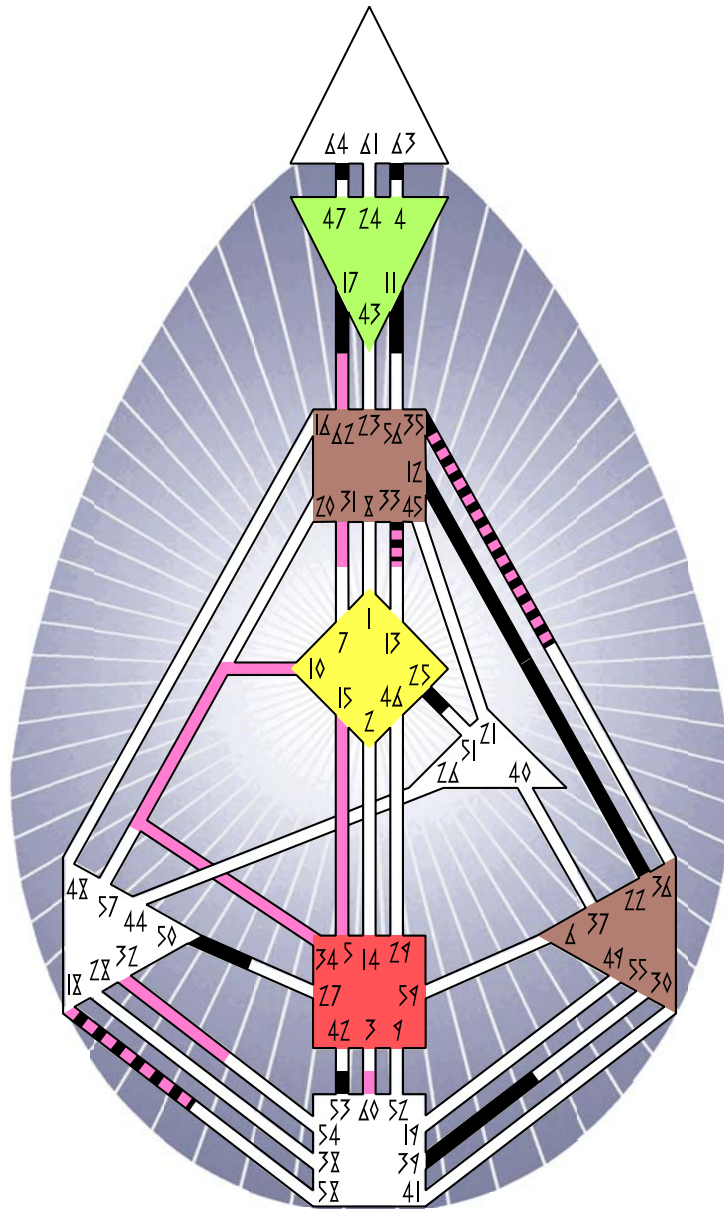

THE HUMAN DESIGN SYSTEM

EVA TAJOURI

individual chart

EVA TAJOURI

Zürich, Switzerland
 5 March 1946
 09:20 CET
 08:20 GMT

PERSONALITY

☉	⊕	☾	♋	♌	♍	♎	♏	♐	♑	♒	♓	♈
63.3	64.3	17.2	12.5	11.5	25.4	22.6	39.6	50.1	53.4	35.3	18.5	33.3

DESIGN

5.6	35.6	60.4	15.2	10.2	5.3	34.4	31.2	32.1	62.4	35.5	18.5	33.5
-----	------	------	------	------	-----	------	------	------	------	------	------	------

8 December 1945
 14:34:36 GMT

Definition Type

- No definition
- Single definition
- Split definition
- Triple split
- Quadruple split

Mode

- To wait
- Reflector
- Projector
- Generator
- To do
- Manifestor

Defined Centers

- Throat
- G
- Sacral
- Head
- Heart
- Root

Awareness

- Mental (Ajna)
- Intuitive (Spleen)
- Emotional (Solar Plexus)

Uranus Opposition

gates	years	mid point
5	1984-85	Feb.-April 1984
5	1984-85	