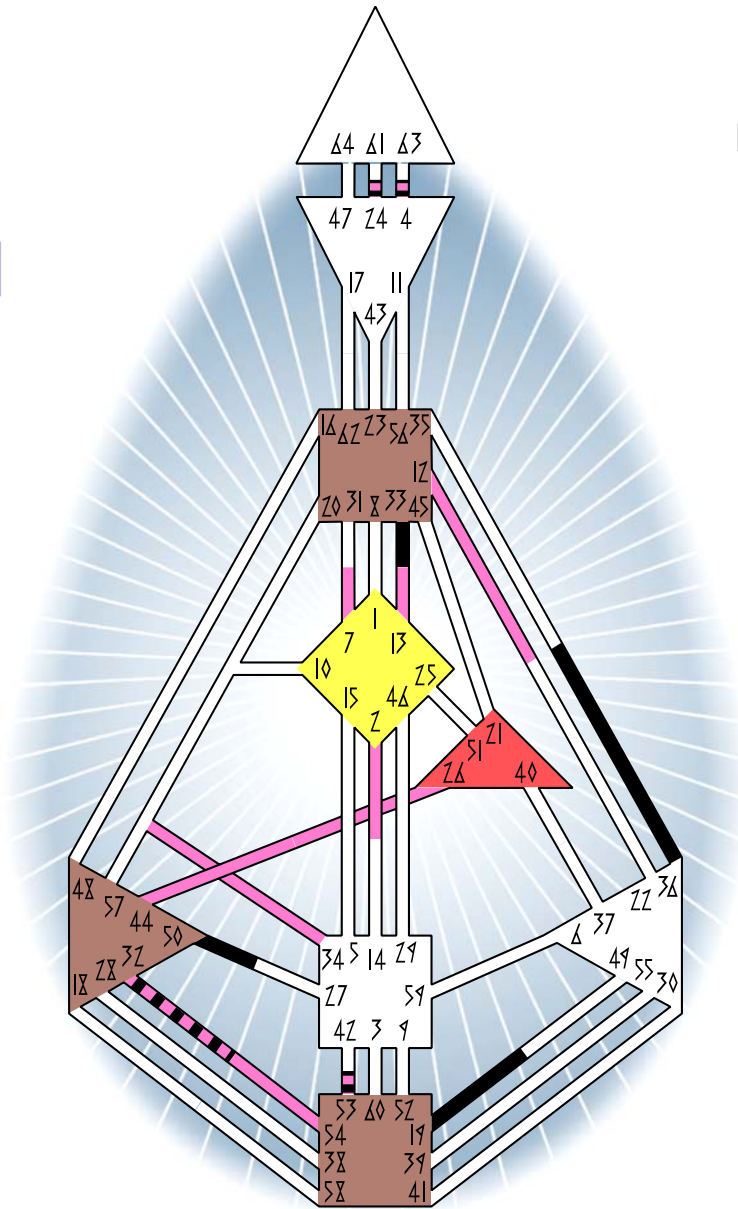

# THE HUMAN DESIGN SYSTEM

RUPA WESTBROOK

individual chart

RUPA WESTBROOK

Pasadena, CA  
30 January 1953  
13:39 PST  
21:39 GMT

	☉	☊	☋	♋	♌	♍	♎	♏	♐	♑	♒	♓	
<b>PERSONALITY</b>	19.4	33.4	4.2	19.6	33.6	19.1	36.6	36.2	24.5	50.1	53.1	32.4	4.4
<b>DESIGN</b>	44.6	24.6	12.1	13.5	7.5	34.6	26.1	54.3	2.4	32.1	53.4	32.2	4.5

5 November 1952  
04:58:58 GMT

**Definition Type**

- No definition
- Single definition
- Split definition
- Triple split
- Quadruple split

**Mode**

- To wait
- To do
- Reflector
- Projector
- Generator
- Manifestor

**Defined Centers**

- Throat
- Sacral
- Head
- Heart
- Root

**Awareness**

- Mental (Ajna)
- Intuitive (Spleen)
- Emotional (Solar Plexus)

**Uranus Opposition**

gates	years	mid point
54	1992-93	Jan.-Feb. 1992
54	1992-93	