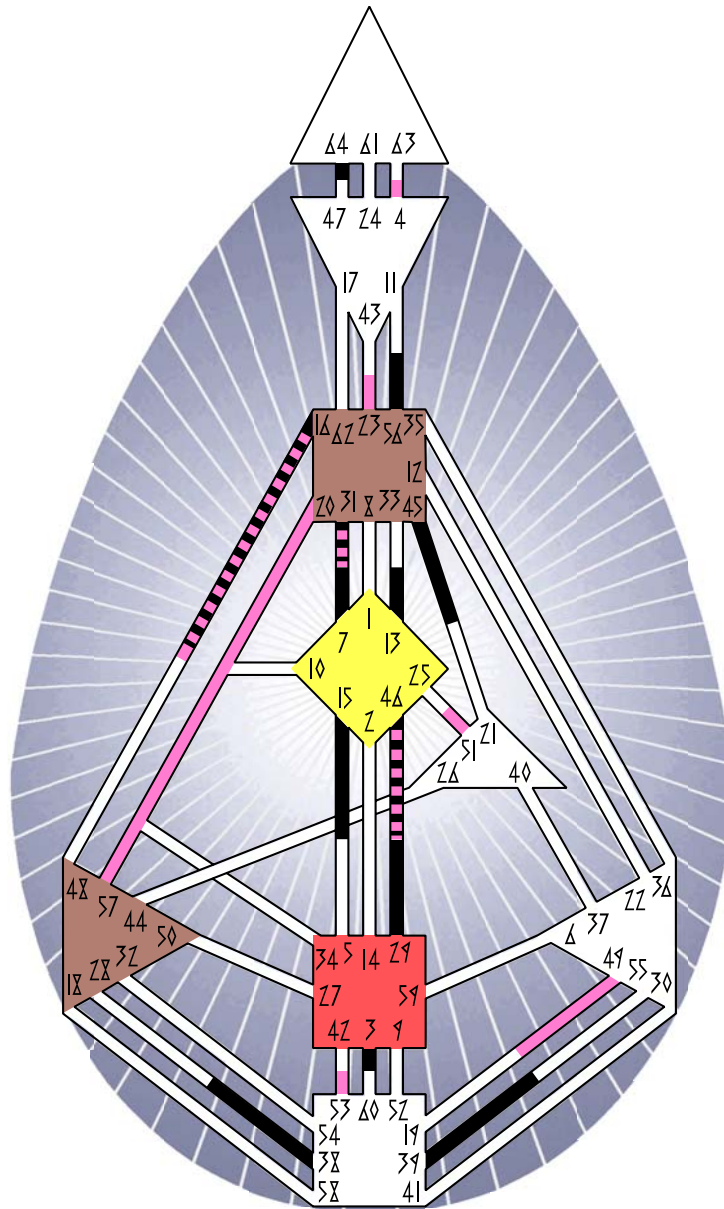

# THE HUMAN DESIGN SYSTEM

PIERRE WITTMANN

individual chart

PIERRE WITTMANN

Geneva, Switzerland  
7 July 1943  
22:45 CET  
21:45 GMT

	☉	☊	☋	♋	♌	♍	♎	♏	♐	♑	♒	♓	
<b>PERSONALITY</b>	39.6	38.6	64.3	7.4	13.4	15.6	29.6	3.4	56.6	45.4	16.2	46.2	31.5
<b>DESIGN</b>	51.2	57.2	23.2	4.5	49.5	51.6	23.2	49.4	53.2	16.4	20.2	46.3	31.4

7 April 1943  
14:09:13 GMT

**Definition Type**

- No definition
- Single definition
- Split definition
- Triple split
- Quadruple split

**Mode**

- To wait
- To do
- Reflector
- Projector
- Generator
- Manifestor

**Defined Centers**

- Throat
- G
- Sacral
- Head
- Heart
- Root

**Awareness**

- Mental (Ajna)
- Intuitive (Spleen)
- Emotional (Solar Plexus)

**Uranus Opposition**

gates	years	mid-point
9	1982-84	January 1983
34	1981-83	