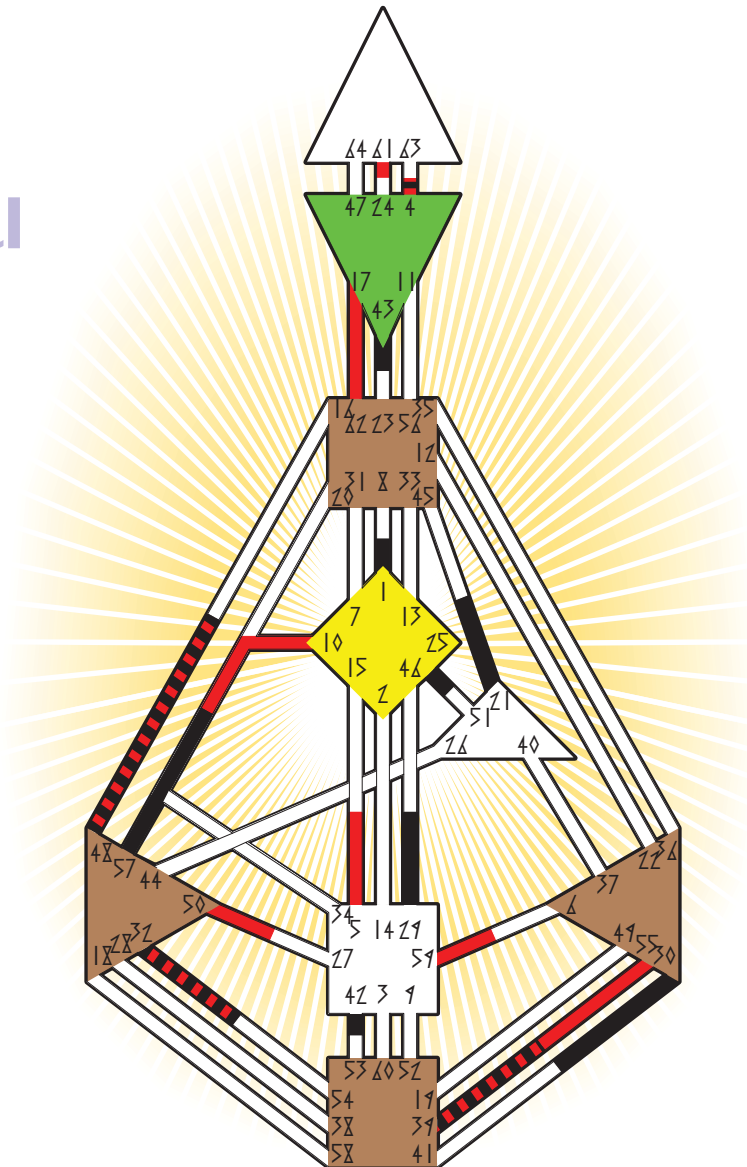

THE HUMAN DESIGN SYSTEM

individual chart

Zeno

Oakland, CA
 12. April 1952
 05:05:00 PST
 13:05:00 GMT

Personality

Design

15. January 1952
 18:26:32 GMT

☉	☊	☋	♈	♉	♊	♋	♌	♍	♎	♏	♐	♑
42.2	32.2	43.1	30.5	29.5	21.2	25.6	1.4	42.6	48.2	<u>39.1</u>	<u>57.6</u>	4.1
61.5	<u>62.5</u>	59.4	<u>55.1</u>	59.1	<u>10.6</u>	5.5	50.2	<u>17.5</u>	48.6	<u>39.3</u>	<u>32.2</u>	4.3

Definition Type

- No definition
- Single definition
- Split definition
- Triple split
- Quadruple split

Mode

- To wait
- To do
- Reflector
- Projector
- Generator
- Manifestor

Defined Centers

- Throat
- Head
- Ji
- Heart
- Sacral
- Root

Awareness

- Mental (Ajna)
- Intuitive (Spleen)
- Emotional (Solar Plexus)

Uranus Opposition

gates	years	mid-point
38	1990-92	April 1990
38	1990-92	